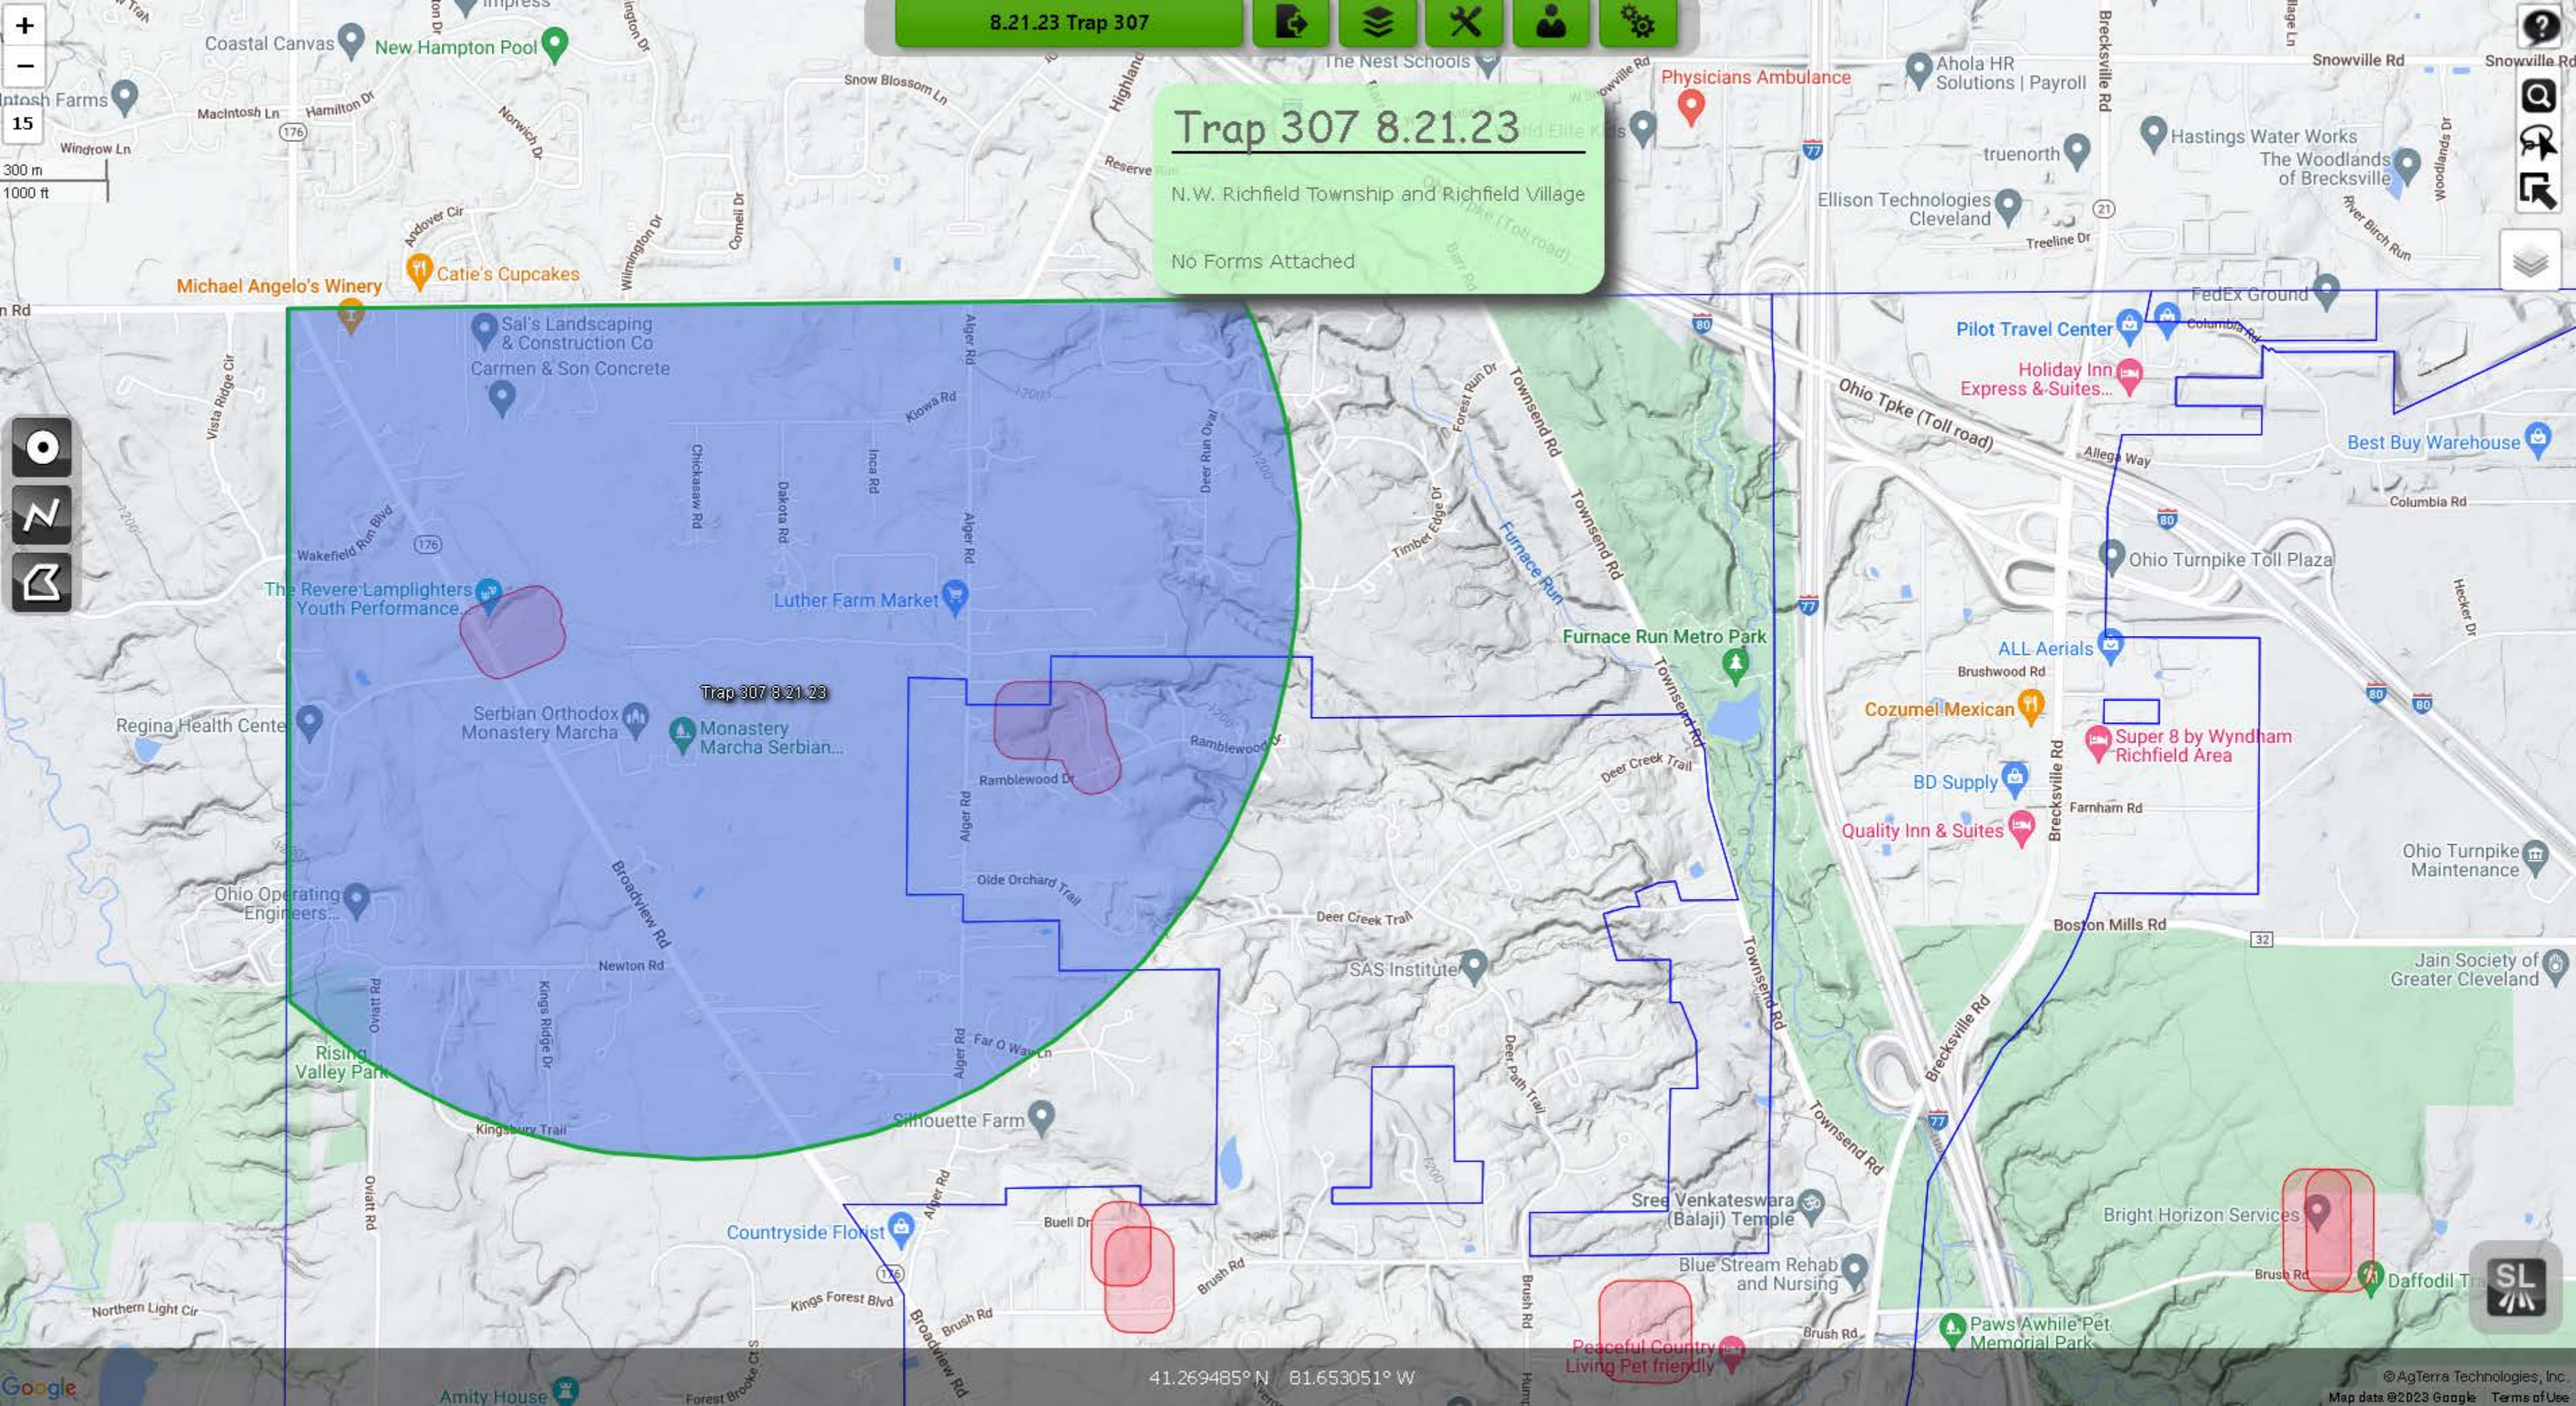

8.21.23 Trap 307

**Trap 307 8.21.23**

N.W. Richfield Township and Richfield Village

No Forms Attached

41.269485° N 81.653051° W